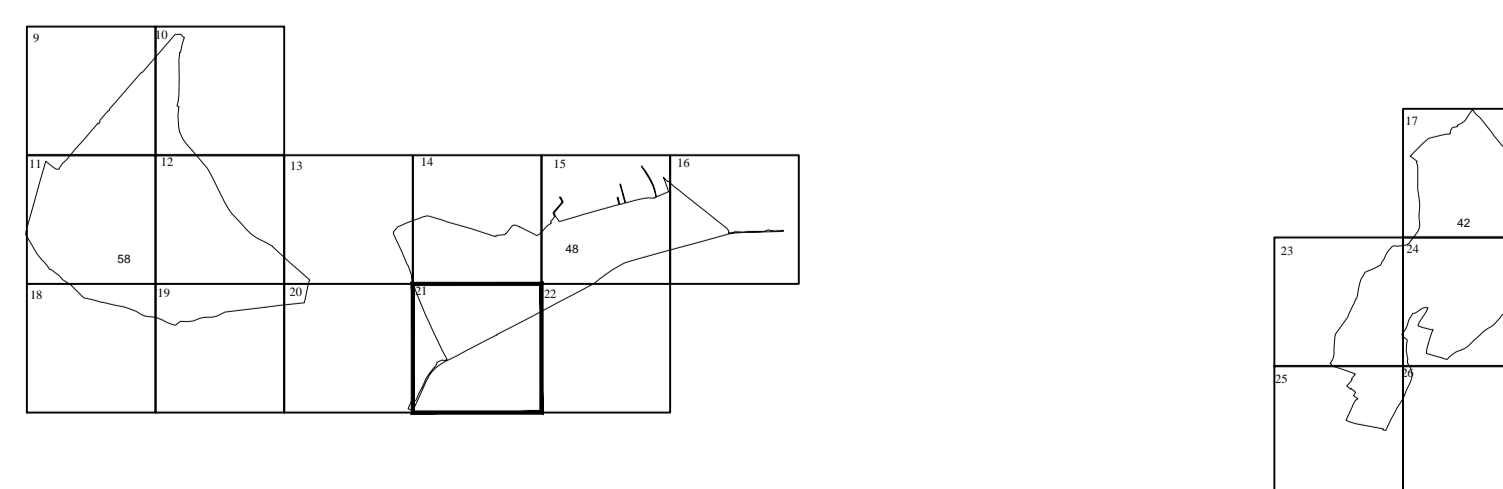

Documente spre publicare

ANCPI

**Servicii de înregistrare sistematică în
Sistemul Integrat de Cadastru și Carte
Funciară a imobilelor situate în UAT
Bucov, jud. Prahova**

S.C. ACADASTRU ONLINE CONSULT S.R.L.
Data
Martie 2024

5	Numar sector cadastral
PRAHOVA	Judet
BUCOV	UAT
UAT BUCOV	Localitati
PLAN CADASTRAL	Titlu
Setor cadastral nr. 42	Subtitluri, Sector cadastral
1:1000	Scara
13102	ID

	Limita de judet
	Limita UAT
	Limita sectoarelor cadastrale
	Limita intravilan
	Limita imobil
	Limita constructiilor cu caracter permanent