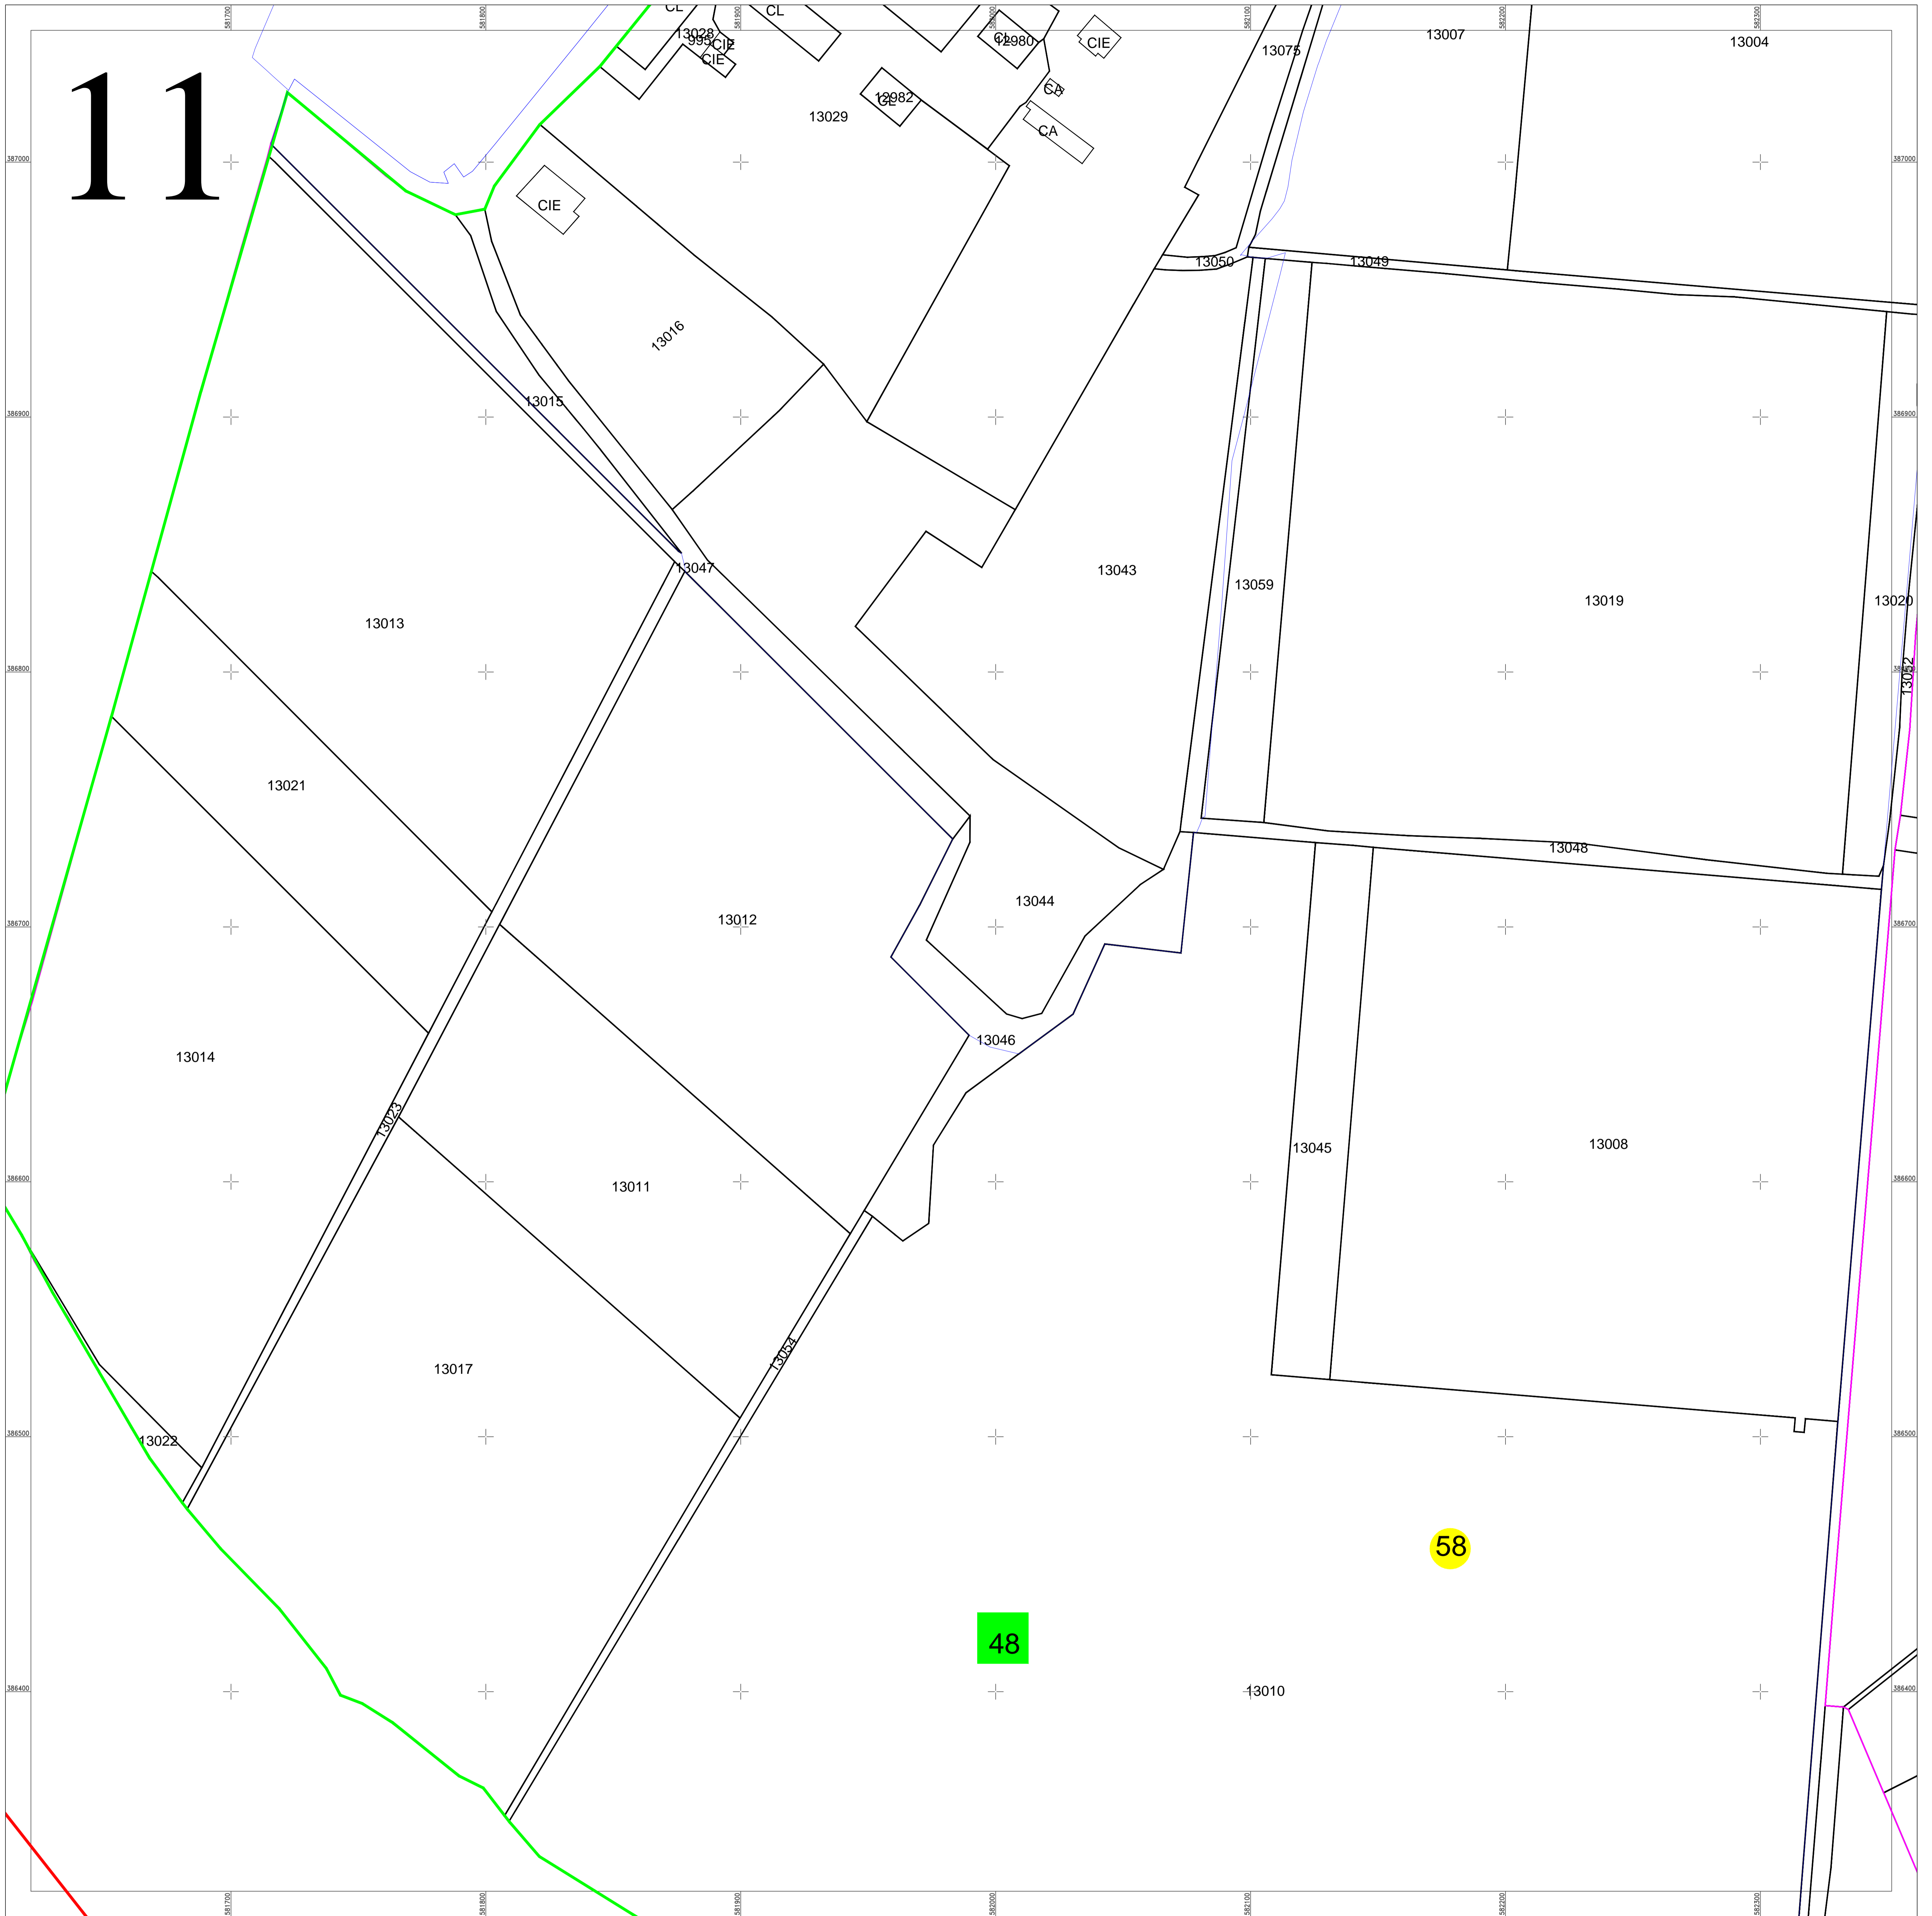

PLAN CADASTRAL
UAT Bucov, judetul PRAHOVA
Sectoare cadastrale nr.: 48, 58, 42, 24, 23, 3
Scara 1:1000
Sistem de proiectie STEREO 70
Plansa 11/26

Bogdan Munteanu

Digitally signed by Bogdan Munteanu
DN: C=RO, O=ACADASTRU ONLINE CONSULT S.R.L., CN=Bogdan Munteanu, SERIALNUMBER=MB65, G=Bogdan, SN=Munteanu, OID.2.5.4.97=RO40795550
Reason: I am the author of this document
Location: @cademia1
Date: 2024.03.25 13:23:04+02'00'
Foxit PDF Reader Version: 11.2.1

Documente spre publicare

ANCPI

Servicii de înregistrare sistematică în Sistemul Integrat de Cadastru și Carte Funciară a imobilelor situate în UAT Bucov, jud. Prahova

S.C. ACADASTRU ONLINE CONSULT S.R.L.

Data
Martie 2024

5	Numar sector cadastral
PRAHOVA	Judet
BUCOV	UAT
UAT BUCOV	Localitati
PLAN CADASTRAL	Titlu
Setor cadastral nr. 42	Subtitluri, Sector cadastral
1:1000	Scara
13102	ID

	Limita de judet
	Limita UAT
	Limita sectoarelor cadastrale
	Limita intravilan
	Limita imobil
	Limita constructiilor cu caracter permanent