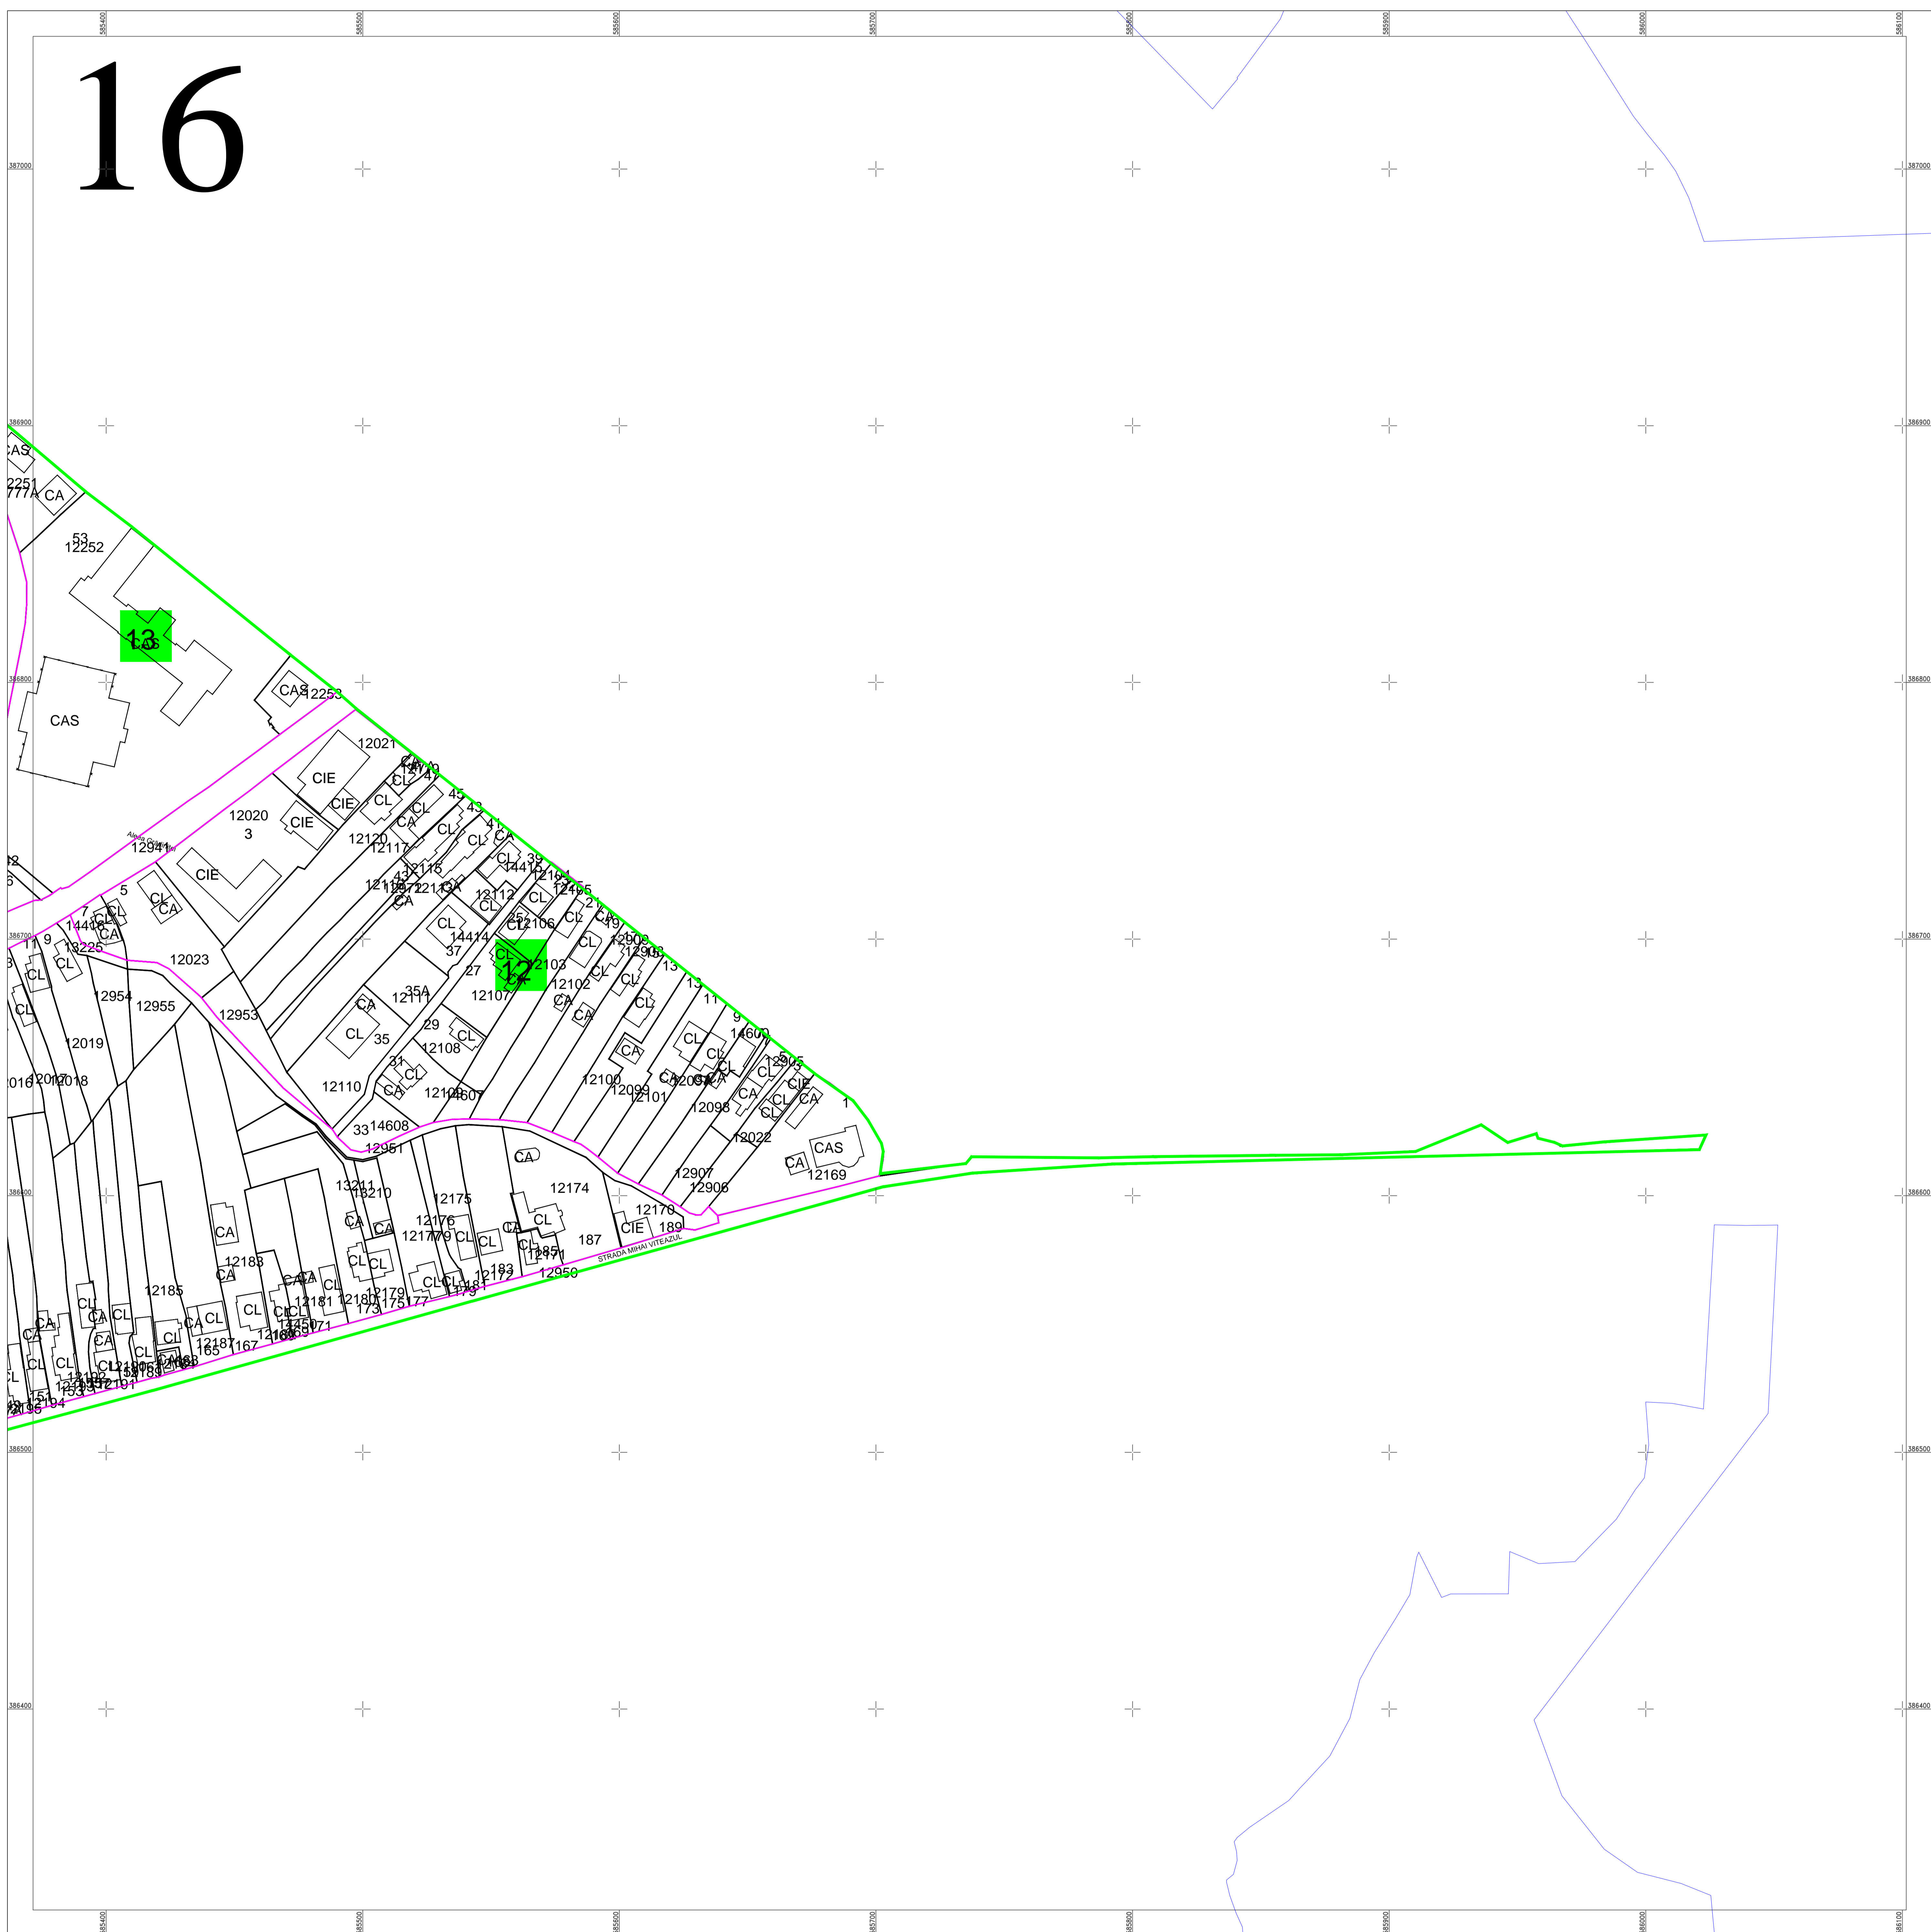

PLAN CADASTRAL
 UAT Bucov, judetul PRAHOVA
 Sectoare cadastrale nr.: 48, 58, 42, 24, 23, 3
 Scara 1:1000
 Sistem de proiectie STEREO 70
 Plansa 16/26

16

Bogdan Munteanu

Digitally signed by Bogdan Munteanu
 DN: C=RO, O=ACADASTRU ONLINE
 CONSULT S.R.L., CN=Bogdan
 Munteanu, SERIALNUMBER=MB65,
 G=Bogdan, SN=Munteanu,
 OID.2.5.4.97=RO40795550
 Reason: I am the author of this document
 Location: @cademia1
 Date: 2024.03.25 13:23:09+02'00'
 Foxit PDF Reader Version: 11.2.1